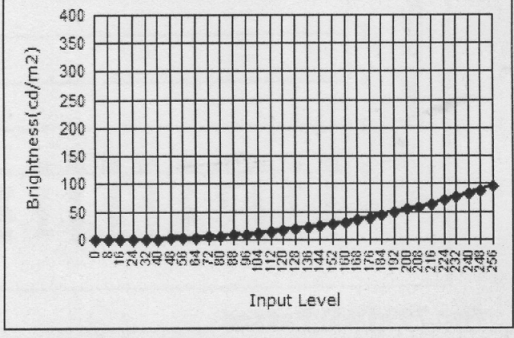

Grey-Scale Tracking (sRGB,32 Grey,10 Bit): Passed

Gamma (sRGB=2.2): Passed

Grey-Scale Tracking (Rec.709,32 Grey,10 Bit): Passed

Gamma (Rec.709 =2.4): Passed

Grey-Scale Tracking (DCI-P3,32 Grey,10 Bit): Passed

Gamma (DCI-P3 =2.6): Passed

Grey-Scale Tracking (Display P3,32 Grey,10 Bit): Passed

Gamma (Display P3 =2.6): Passed

Note: Calibrations were done according to Dell approved test procedures using calibrated equipment at the factory production line. This Report is provided only with and for this new Dell U3224KB. Results may vary with other test equipment, setups and test patterns. Please retain this Report for your reference as Dell is unable to reproduce it or provide a duplicate.

Pre-Tuned sRGB & Rec.709 & DCI-P3 & Display P3 modes with Color and Luminance	✓
sRGB & Rec.709 & DCI-P3 & Display P3: $\Delta E_{2000} < 2$ To ensure color consistency or accuracy	✓
Grey-Scale Tracking: At 32 Grey, 10 Bit To ensure ultra-smooth color graduation	✓
Gamma: sRGB=2.2, Rec.709 =2.4, DCI-P3=2.6, Display P3=2.6 To ensure black transits to white smoothly. Typical Gamma value: 2.2 or 2.4 or 2.6	✓