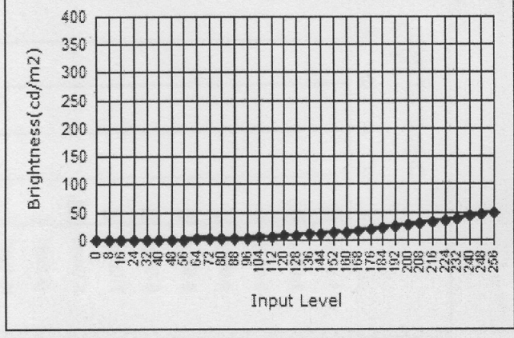

Grey-Scale Tracking (sRGB,32 Grey,10 Bit): Passed

Gamma (sRGB=2.2): Passed

Grey-Scale Tracking (Rec.709,32 Grey,10 Bit): Passed

Gamma (Rec.709 =2.4): Passed

Grey-Scale Tracking (DCI-P3,32 Grey,10 Bit): Passed

Gamma (DCI-P3 =2.6): Passed

Grey-Scale Tracking (Display P3,32 Grey,10 Bit): Passed

Gamma (Display P3 =2.6): Passed

Note: Calibrations were done according to Dell approved test procedures using calibrated equipment at the factory production line. This Report is provided only with and for this new Dell U3224KB. Results may vary with other test equipment, setups and test patterns. Please retain this Report for your reference as Dell is unable to reproduce it or provide a duplicate.

Pre-Tuned sRGB & Rec.709 & DCI-P3 & Display P3 modes with Color and Luminance	✓
sRGB & Rec.709 & DCI-P3 & Display P3: $\Delta E_{2000} < 2$ To ensure color consistency or accuracy	✓
Grey-Scale Tracking: At 32 Grey, 10 Bit To ensure ultra-smooth color graduation	✓
Gamma: sRGB=2.2, Rec.709 =2.4, DCI-P3=2.6, Display P3=2.6 To ensure black transits to white smoothly. Typical Gamma value: 2.2 or 2.4 or 2.6	✓