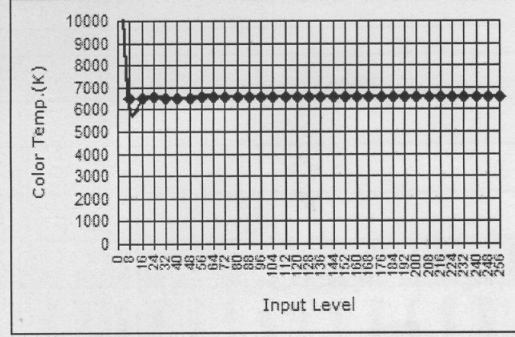

Grey-Scale Tracking (sRGB,32 Grey,10 Bit): Passed

Gamma (sRGB=2.2): Passed

Grey-Scale Tracking (Rec.709,32 Grey,10 Bit): Passed

Gamma (Rec.709 =2.4): Passed

Grey-Scale Tracking (DCI-P3,32 Grey,10 Bit): Passed

Gamma (DCI-P3 =2.6): Passed

Grey-Scale Tracking (Display P3,32 Grey,10 Bit): Passed

Gamma (Display P3 =2.6): Passed

Note: Calibrations were done according to Dell approved test procedures using calibrated equipment at the factory production line. This Report is provided only with and for this new Dell U3224KB. Results may vary with other test equipment, setups and test patterns. Please retain this Report for your reference as Dell is unable to reproduce it or provide a duplicate.

UltraSharp 32 6K Monitor Calibration Factory Report

Serial No. CN0CF3TVWSL00338083L

Tester Z13033927

Test Equipment CA-310 / Chroma2326

Be assured of Accurate, Precise and Consistent Onscreen Color with every Dell UltraSharp 32 6K Monitor U3224KB

Pre-Tuned sRGB & Rec.709 & DCI-P3 & Display P3 modes with Color and Luminance	✓
sRGB & Rec.709 & DCI-P3 & Display P3: $\Delta E_{2000} < 2$ To ensure color consistency or accuracy	✓
Grey-Scale Tracking: At 32 Grey, 10 Bit To ensure ultra-smooth color graduation	✓
Gamma: sRGB=2.2, Rec.709 =2.4, DCI-P3=2.6, Display P3=2.6 To ensure black transits to white smoothly. Typical Gamma value: 2.2 or 2.4 or 2.6	✓