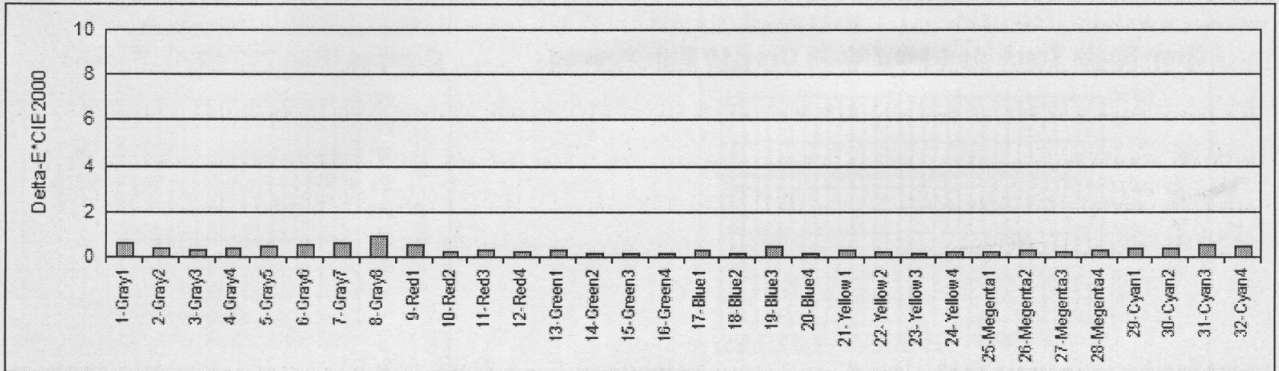

UltraSharp 32 6K Monitor Calibration Factory Report

Serial No. CN0CF3TVWSL00338083L

Tester Z13033927

Test Equipment CA-310 / Chroma2326

Be assured of Accurate, Precise and Consistent Onscreen Color with every Dell UltraSharp 32 6K Monitor U3224KB

Pre-Tuned sRGB & Rec.709 & DCI-P3 & Display P3 modes with Color and Luminance	✓
sRGB & Rec.709 & DCI-P3 & Display P3: $\Delta E_{2000} < 2$ To ensure color consistency or accuracy	✓
Grey-Scale Tracking: At 32 Grey, 10 Bit To ensure ultra-smooth color graduation	✓
Gamma: sRGB=2.2, Rec.709 =2.4, DCI-P3=2.6, Display P3=2.6 To ensure black transits to white smoothly. Typical Gamma value: 2.2 or 2.4 or 2.6	✓

sRGB Mode(D65):Passed

Avg. $\Delta E_{2000} < 2$