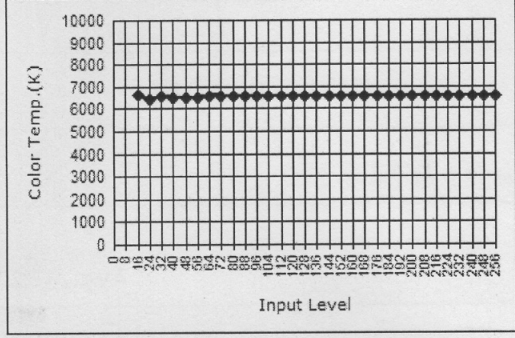

Grey-Scale Tracking (sRGB,32 Grey,10 Bit): Passed

Gamma (sRGB=2.2): Passed

Grey-Scale Tracking (Rec.709,32 Grey,10 Bit): Passed

Gamma (Rec.709 =2.4): Passed

Grey-Scale Tracking (DCI-P3,32 Grey,10 Bit): Passed

Gamma (DCI-P3 =2.6): Passed

Grey-Scale Tracking (Display P3,32 Grey,10 Bit): Passed

Gamma (Display P3 =2.6): Passed

Note: Calibrations were done according to Dell approved test procedures using calibrated equipment at the factory production line. This Report is provided only with and for this new Dell U3224KB. Results may vary with other test equipment, setups and test patterns. Please retain this Report for your reference as Dell is unable to reproduce it or provide a duplicate.

UltraSharp 32 6K Monitor Calibration Factory Report

Serial No. CN0CF3TVWSL00338083L

Tester Z13033927

Test Equipment CA-310 / Chroma2326

Be assured of Accurate, Precise and Consistent Onscreen Color with every Dell UltraSharp 32 6K Monitor U3224KB

Pre-Tuned sRGB & Rec.709 & DCI-P3 & Display P3 modes with Color and Luminance	✓
sRGB & Rec.709 & DCI-P3 & Display P3: $\Delta E_{2000} < 2$ To ensure color consistency or accuracy	✓
Grey-Scale Tracking: At 32 Grey, 10 Bit To ensure ultra-smooth color graduation	✓
Gamma: sRGB=2.2, Rec.709 =2.4, DCI-P3=2.6, Display P3=2.6 To ensure black transits to white smoothly. Typical Gamma value: 2.2 or 2.4 or 2.6	✓