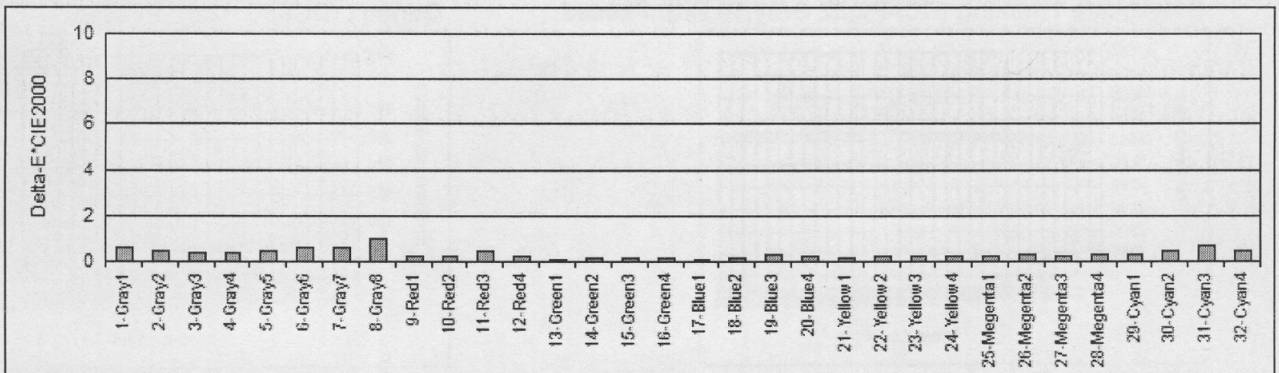

Pre-Tuned sRGB & Rec.709 & DCI-P3 & Display P3 modes with Color and Luminance	✓
sRGB & Rec.709 & DCI-P3 & Display P3: $\Delta E_{2000} < 2$ To ensure color consistency or accuracy	✓
Grey-Scale Tracking: At 32 Grey, 10 Bit To ensure ultra-smooth color graduation	✓
Gamma: sRGB=2.2, Rec.709 =2.4, DCI-P3=2.6, Display P3=2.6 To ensure black transits to white smoothly. Typical Gamma value: 2.2 or 2.4 or 2.6	✓

sRGB Mode(D65):Passed

Avg. $\Delta E_{2000} < 2$

Rec.709(D65):Passed

Avg. $\Delta E_{2000} < 2$

DCI-P3(D65):Passed

Avg. $\Delta E_{2000} < 2$