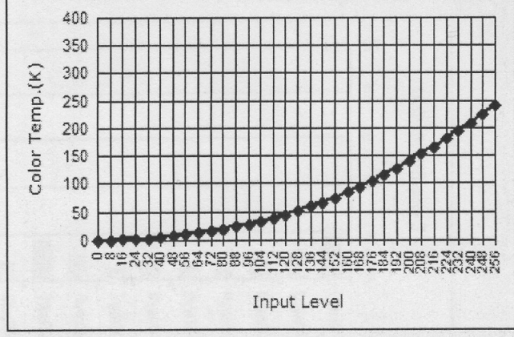

Grey-Scale Tracking (sRGB,32 Grey,10 Bit): Passed

Gamma (sRGB=2.2): Passed

Grey-Scale Tracking (Rec.709,32 Grey,10 Bit): Passed

Gamma (Rec.709 =2.4): Passed

Grey-Scale Tracking (DCI-P3,32 Grey,10 Bit): Passed

Gamma (DCI-P3 =2.6): Passed

Grey-Scale Tracking (Display P3,32 Grey,10 Bit): Passed

Gamma (Display P3 =2.6): Passed

Note: Calibrations were done according to Dell approved test procedures using calibrated equipment at the factory production line. This Report is provided only with and for this new Dell U3224KB. Results may vary with other test equipment, setups and test patterns. Please retain this Report for your reference as Dell is unable to reproduce it or provide a duplicate.

Pre-Tuned sRGB & Rec.709 & DCI-P3 & Display P3 modes with Color and Luminance	✓
sRGB & Rec.709 & DCI-P3 & Display P3: $\Delta E_{2000} < 2$ To ensure color consistency or accuracy	✓
Grey-Scale Tracking: At 32 Grey, 10 Bit To ensure ultra-smooth color graduation	✓
Gamma: sRGB=2.2, Rec.709 =2.4, DCI-P3=2.6, Display P3=2.6 To ensure black transits to white smoothly. Typical Gamma value: 2.2 or 2.4 or 2.6	✓