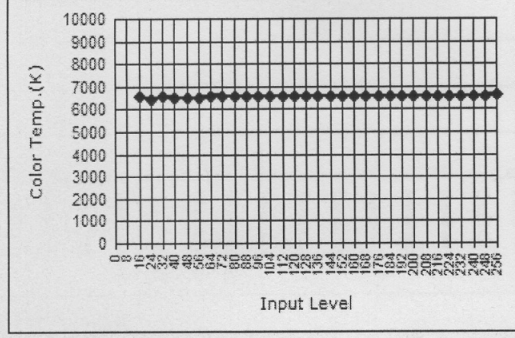

Grey-Scale Tracking (sRGB,32 Grey,10 Bit): Passed

Gamma (sRGB=2.2): Passed

Grey-Scale Tracking (Rec.709,32 Grey,10 Bit): Passed

Gamma (Rec.709 =2.4): Passed

Grey-Scale Tracking (DCI-P3,32 Grey,10 Bit): Passed

Gamma (DCI-P3 =2.6): Passed

Grey-Scale Tracking (Display P3,32 Grey,10 Bit): Passed

Gamma (Display P3 =2.6): Passed

Note: Calibrations were done according to Dell approved test procedures using calibrated equipment at the factory production line. This Report is provided only with and for this new Dell U3224KB. Results may vary with other test equipment, setups and test patterns. Please retain this Report for your reference as Dell is unable to reproduce it or provide a duplicate.

UltraSharp 32 6K Monitor Calibration Factory Report

Serial No. CN0CF3TVWSL00338083L

Tester Z13033927

Test Equipment CA-310 / Chroma2326

Be assured of Accurate, Precise and Consistent Onscreen Color with every Dell UltraSharp 32 6K Monitor U3224KB

Pre-Tuned sRGB & Rec.709 & DCI-P3 & Display P3 modes with Color and Luminance	✓
sRGB & Rec.709 & DCI-P3 & Display P3: $\Delta E_{2000} < 2$ To ensure color consistency or accuracy	✓
Grey-Scale Tracking: At 32 Grey, 10 Bit To ensure ultra-smooth color graduation	✓
Gamma: sRGB=2.2, Rec.709 =2.4, DCI-P3=2.6, Display P3=2.6 To ensure black transits to white smoothly. Typical Gamma value: 2.2 or 2.4 or 2.6	✓