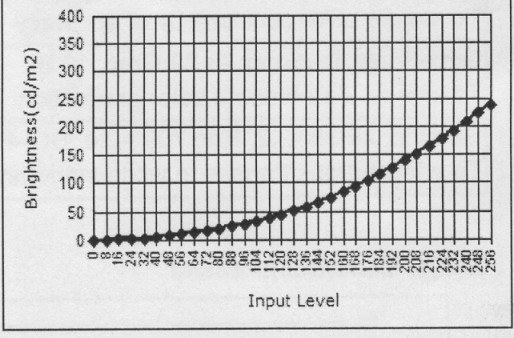

Grey-Scale Tracking (sRGB,32 Grey,10 Bit): Passed

Gamma (sRGB=2.2): Passed

Grey-Scale Tracking (Rec.709,32 Grey,10 Bit): Passed

Gamma (Rec.709 =2.4): Passed

Grey-Scale Tracking (DCI-P3,32 Grey,10 Bit): Passed

Gamma (DCI-P3 =2.6): Passed

Grey-Scale Tracking (Display P3,32 Grey,10 Bit): Passed

Gamma (Display P3 =2.6): Passed

Note: Calibrations were done according to Dell approved test procedures using calibrated equipment at the factory production line. This Report is provided only with and for this new Dell U3224KB. Results may vary with other test equipment, setups and test patterns. Please retain this Report for your reference as Dell is unable to reproduce it or provide a duplicate.