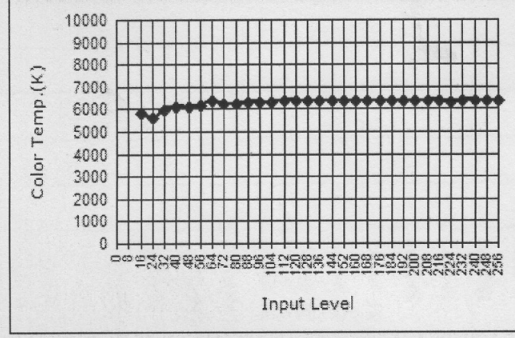

Grey-Scale Tracking (sRGB,32 Grey,10 Bit): Passed

Gamma (sRGB=2.2): Passed

Grey-Scale Tracking (Rec.709,32 Grey,10 Bit): Passed

Gamma (Rec.709 =2.4): Passed

Grey-Scale Tracking (DCI-P3,32 Grey,10 Bit): Passed

Gamma (DCI-P3 =2.6): Passed

Grey-Scale Tracking (Display P3,32 Grey,10 Bit): Passed

Gamma (Display P3 =2.6): Passed

Note: Calibrations were done according to Dell approved test procedures using calibrated equipment at the factory production line. This Report is provided only with and for this new Dell U3224KB. Results may vary with other test equipment, setups and test patterns. Please retain this Report for your reference as Dell is unable to reproduce it or provide a duplicate.

UltraSharp 32 6K Monitor Calibration Factory Report

Serial No. CN0CF3TVWSL00338083L

Tester Z13033927

Test Equipment CA-310 / Chroma2326

Be assured of Accurate, Precise and Consistent Onscreen Color with every Dell UltraSharp 32 6K Monitor U3224KB

Pre-Tuned sRGB & Rec.709 & DCI-P3 & Display P3 modes with Color and Luminance	✓
sRGB & Rec.709 & DCI-P3 & Display P3: $\Delta E_{2000} < 2$ To ensure color consistency or accuracy	✓
Grey-Scale Tracking: At 32 Grey, 10 Bit To ensure ultra-smooth color graduation	✓
Gamma: sRGB=2.2, Rec.709 =2.4, DCI-P3=2.6, Display P3=2.6 To ensure black transits to white smoothly. Typical Gamma value: 2.2 or 2.4 or 2.6	✓